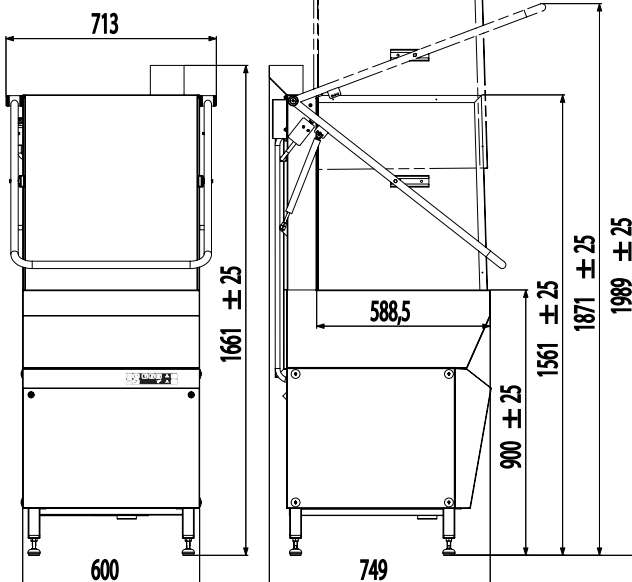

There are a variety of reasons to choose a JEROS Dish Washer!

- The strong stainless steel construction, unique design, combined with more than 40 years of expertise, guarantees a very high reliability.
- Lid construction: The special automatic opening function insures an optimum integration of the machine in the daily work, furthermore it allows ergonomically correct loading of the machine.
- The 85° degrees C hot end rinse with a pressure pump ensures that the maximum hygiene is achieved without the use of Chemical Sanitant, Another Advantage is that the rinse is pumped and does not rely on mains water pressure.
- A sensor operated detergent dosing system, minimum use of soap, heating elements with low energy consumption, small wash tank, and uniquely low use of water, ensures an optimum wash result and thereby also an environmentally safe wash.
- 3 pre-set wash cycles of 1 / 2 / 4 Minutes.
- Meets HACCP and CE-requirements.

Technical data

8100

Drain dimension	Ø mm
Voltage	Volt+E/Hz
Connecting power (standart)	kW
Water connection	R"
Wash time	Min.
Wash area	H x B x T
Wash tank volume	Litre
Rinse time	apprx. sec.
Rinse tank volume	apprx. litre
Rinse water temperature	apprx. °C
Water consumption per wash/rinse	apprx. litre

40
400 / PE / 50
8,5
1/2
1 / 2 / 4
405x500x500
40
20
13
85
3,5

JEROS distributor:

Clean and happy...

JEROS A/S

Nyborgvej 8
DK-5750 Ringe

Tel: 0045 63 62 39 13
Fax: 0045 62 62 33 01

E-mail: jeros@jeros.dk
www.jeros.com